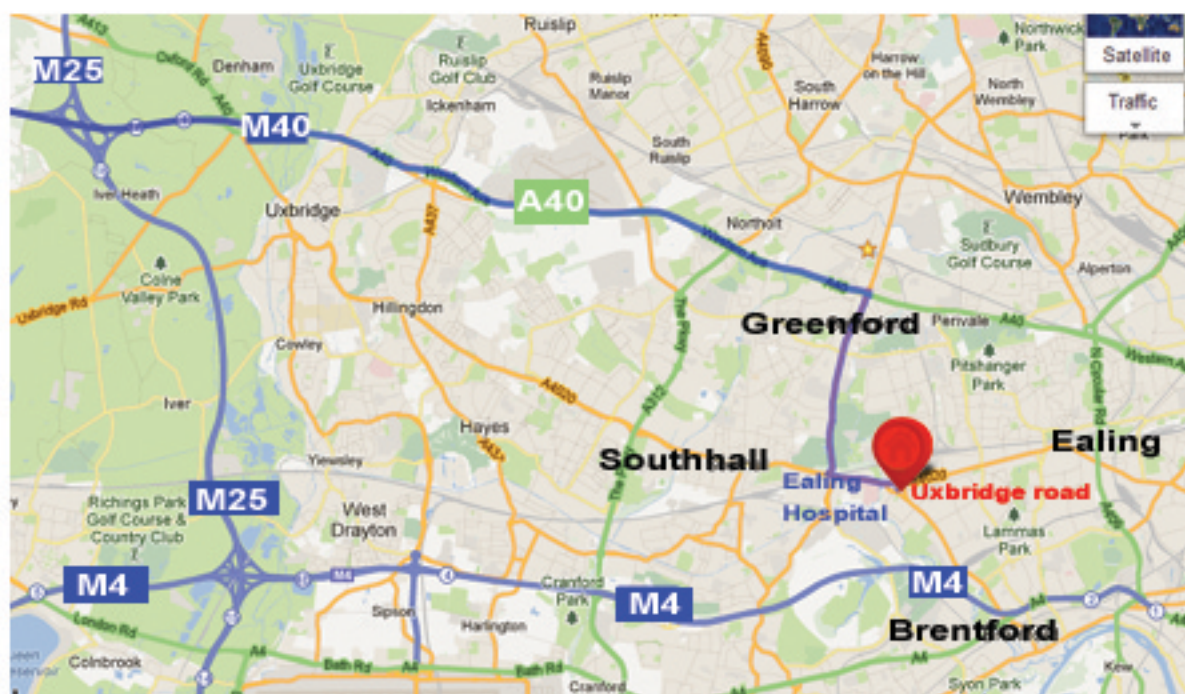

## WE ARE HERE

From The M4 junction 3, From M40 and A40,  
Take the exit toward A4127  
/Harrow/Sudbury/Greenford then  
Uxbridge Rd. A4020 are all within easy reach

Alloy wheel repair centre is located  
in West London, Uxbridge Road  
500 Metres from Ealing Hospital